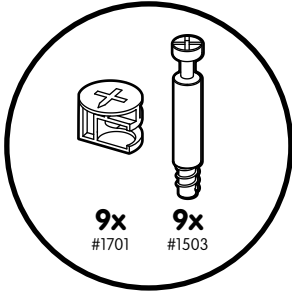

BT4-M/W

Base Tower

www.getsortedstorage.com

getsorted[®]
Storage for Your Home

! **WARNING: CHOKING HAZARD** - Small Parts. Not for Children Under 3yrs

1.

2.

3.

4.

5.

6.

7.

8.

9.

10.

11.