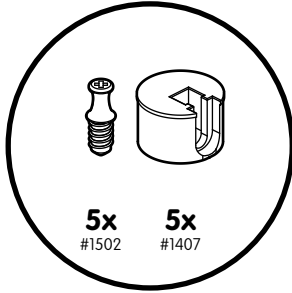

BT4-M/W

Base Tower

www.getsortedstorage.com

getsorted[®]
Storage for Your Home

! **WARNING: CHOKING HAZARD** - Small Parts. Not for Children Under 3yrs

1.

2.

3.

4.

5.

6.

7.

8.

9.

10.

11.