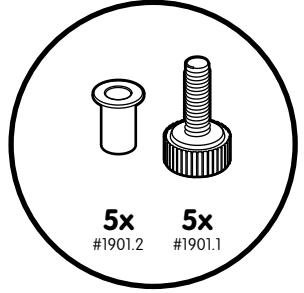

BT4-M/W

Base Tower

www.getsortedstorage.com

getsorted[®]
Storage for Your Home

! **WARNING: CHOKING HAZARD** - Small Parts. Not for Children Under 3yrs

1.

2.

3.

4.

5.

6.

7.

8.

9.

10.

11.