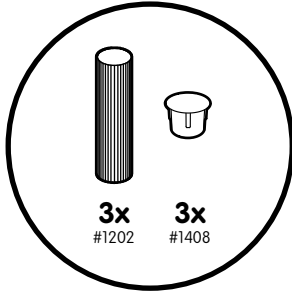

BT4-M/W

Base Tower

www.getsortedstorage.com

getsorted[®]
Storage for Your Home

! **WARNING: CHOKING HAZARD** - Small Parts. Not for Children Under 3yrs

1.

2.

3.

4.

5.

6.

7.

8.

9.

10.

11.