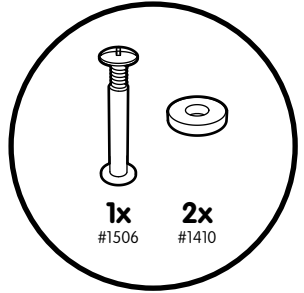

BT4-M/W

Base Tower

www.getsortedstorage.com

getsorted[®]
Storage for Your Home

! **WARNING: CHOKING HAZARD** - Small Parts. Not for Children Under 3yrs

1.

2.

3.

4.

5.

6.

7.

8.

9.

10.

11.