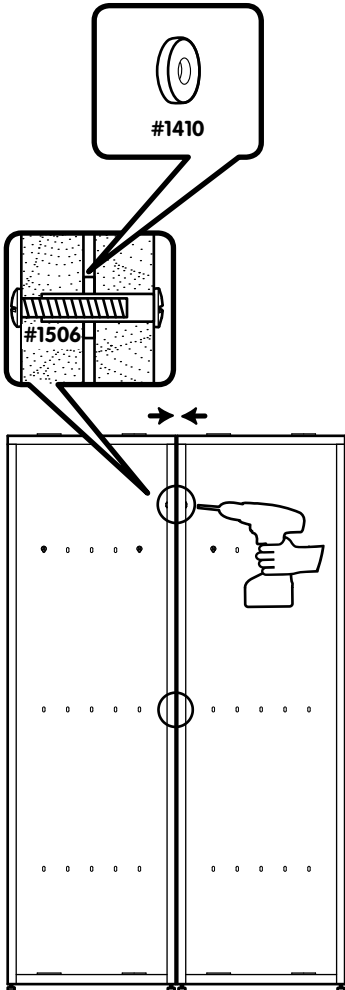

## 9.3

**BC10/11 ONLY**

**FAILURE TO FOLLOW THESE INSTRUCTIONS MAY CAUSE A TIPPING HAZARD**  
This product is designed to be wall mounted only. It is not a freestanding furniture item.  
Please use fastenings and instructions provided when fixing this product to the wall.

# 10.

10.1

10.2

10.3

# Base Cabinets

Free Standing

Base Cabinet Combination Examples

**BC10-M/W**  
BASE CABINET  
H: 1032mm  
W: 316mm  
D: 400mm

**BC11-M/W**  
BASE CABINET  
H: 1032mm  
W: 632mm  
D: 400mm

**BC12-M/W**  
BASE CABINET  
H: 516mm  
W: 632mm  
D: 400mm