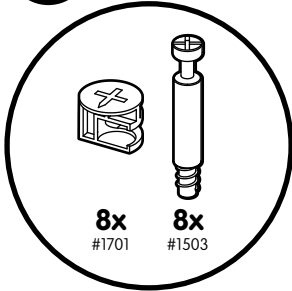

# BC10-M/W, BC11-M/W & BC12-M/W Base Cabinets

BC10-M/W

BC11-M/W

BC12-M/W

**⚠ WARNING: CHOKING HAZARD** - Small Parts. Not for Children Under 3yrs

For more information: [www.getsortedstorage.com](http://www.getsortedstorage.com)