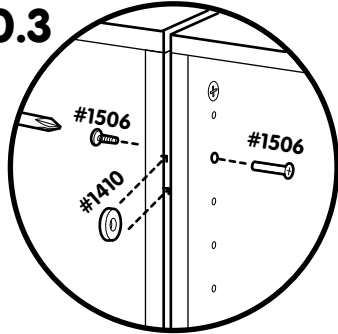

## 9.3

**BC10/11 ONLY**

**FAILURE TO FOLLOW THESE INSTRUCTIONS MAY CAUSE A TIPPING HAZARD**  
This product is designed to be wall mounted only. It is not a freestanding furniture item.  
Please use fastenings and instructions provided when fixing this product to the wall.

# 10.

10.1

10.2

10.3

# Base Cabinets

Free Standing

Base Cabinet Combination Examples

**BC10-M/W**  
BASE CABINET  
H: 1032mm  
W: 316mm  
D: 400mm

**BC11-M/W**  
BASE CABINET  
H: 1032mm  
W: 632mm  
D: 400mm

**BC12-M/W**  
BASE CABINET  
H: 516mm  
W: 632mm  
D: 400mm